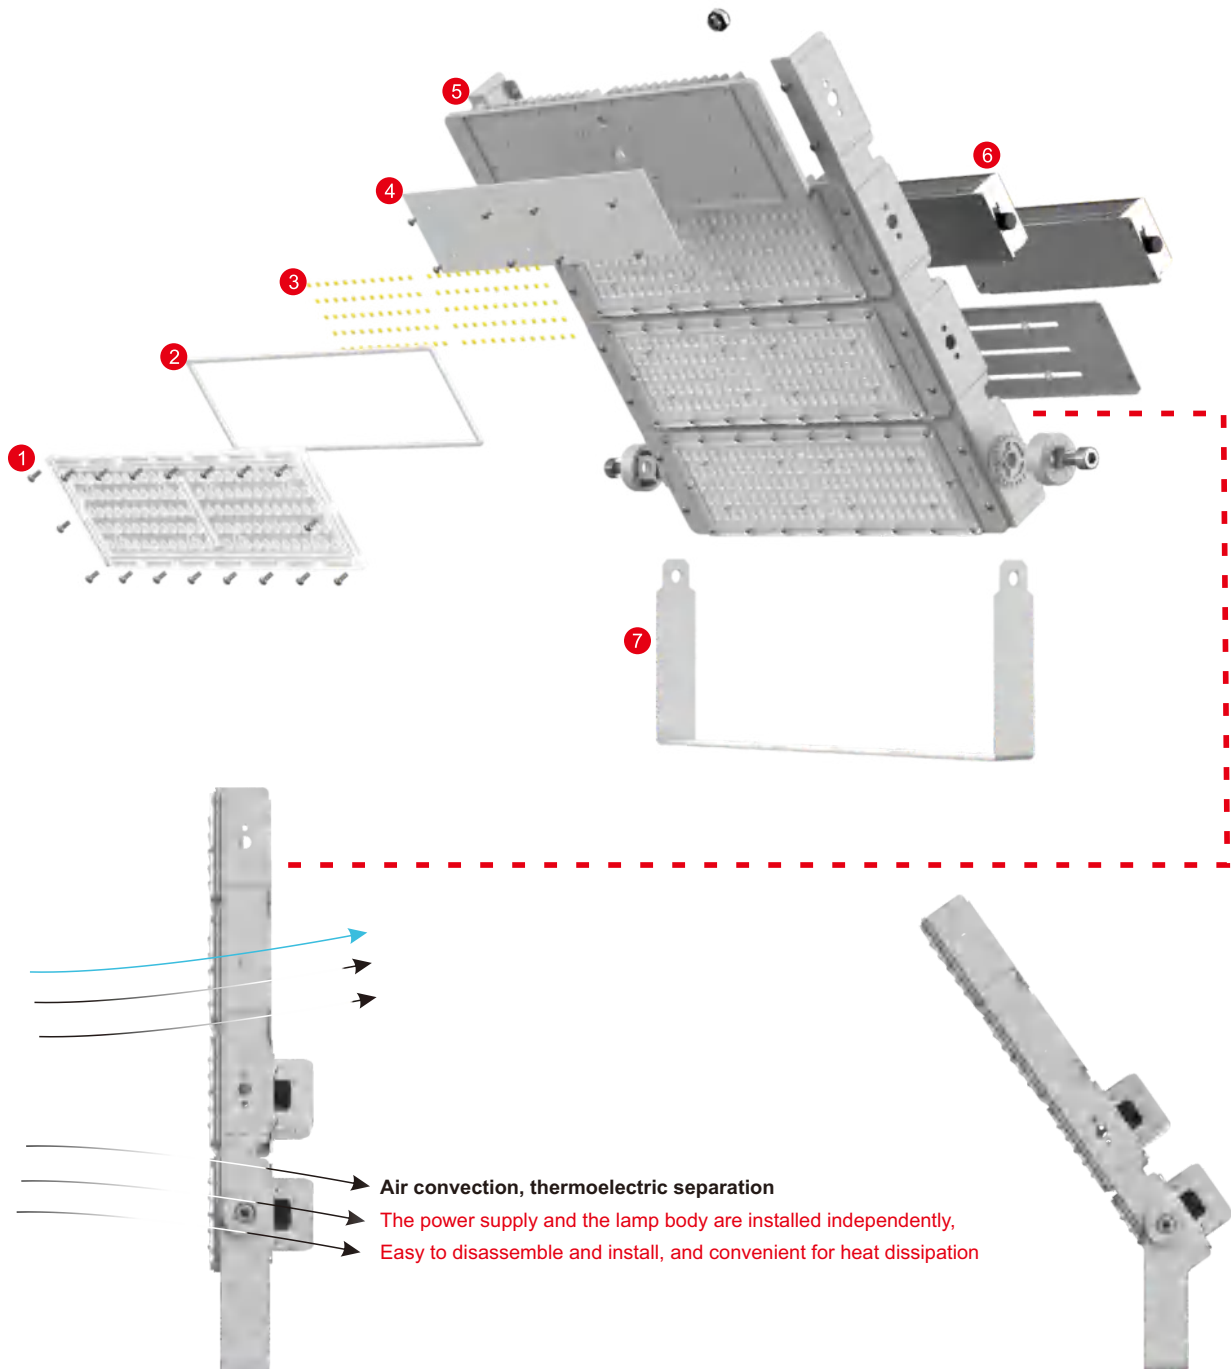

Product decomposition diagram

Air convection, thermoelectric separation

The power supply and the lamp body are installed independently,
Easy to disassemble and install, and convenient for heat dissipation

1. Optical PC lens, UV-resistant material, does not turn yellow even after long use, and resistant to high temperature.
2. Silicone waterproof sealing strip, UV-resistant material, reliable and long-lasting.
3. Compatible with 3030/5050 light bulbs, with stronger light output and farther illumination range.
4. High thermal conductivity aluminum base plate, faster heat dissipation.
5. ADC12 die-cast aluminum heat sink, efficiency up to 96W/M.K.
6. External waterproof power supply is placed on a dedicated iron plate, without contact with the lamp body, thermal separation, longer lifespan.
7. Strong iron bracket, installation more stable.