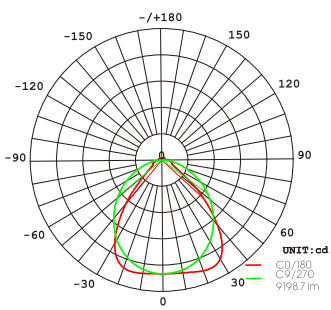

Optics

Scientific light distribution design, precise and efficient.

Multiple colors are available for selection.

Black (optional)

Grey (Mainly Promoted)

15°

30°

60°