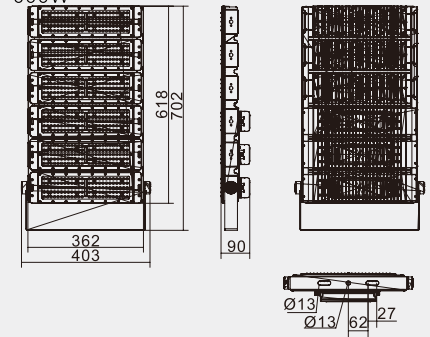

Product size

Annotation unit: MM

600W