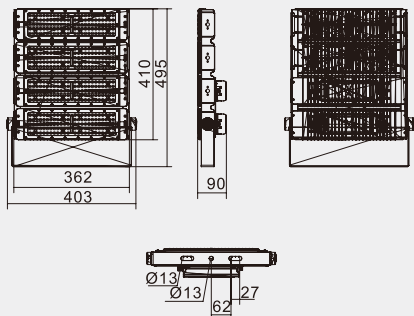

1000W

1200W

Product size

Annotation unit: MM

100W

200W

300W

400W