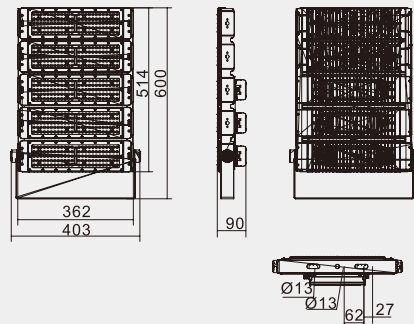

Product size

Annotation unit: MM

500W