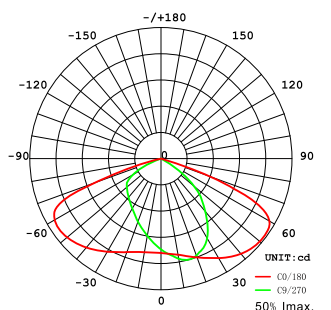

Optics

Scientific light distribution design, precise and efficient.

30°