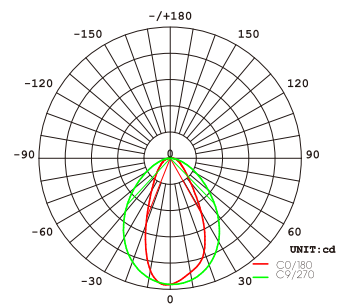

Optics

Scientific light distribution design, precise and efficient.

Multiple colors are available for selection.

Black (optional)

Grey (Mainly Promoted)

15°

30°

60°