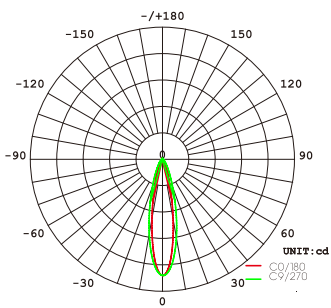

Optics

Scientific light distribution design, precise and efficient.

Multiple colors are available for selection.

Black (optional)

Grey (Mainly Promoted)

15°

30°

60°