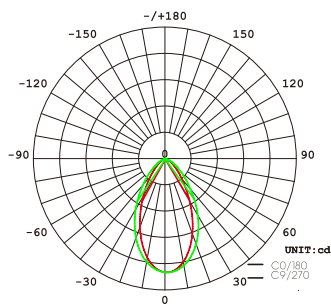

Optics

Scientific light distribution design, precise and efficient.

Multiple colors are available for selection.

Black (optional)

Grey (Mainly Promoted)

15°

30°

60°