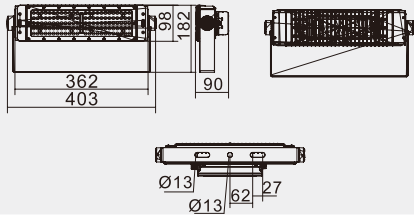

1000W

1200W

Product size

Annotation unit: MM

100W

200W

300W

400W