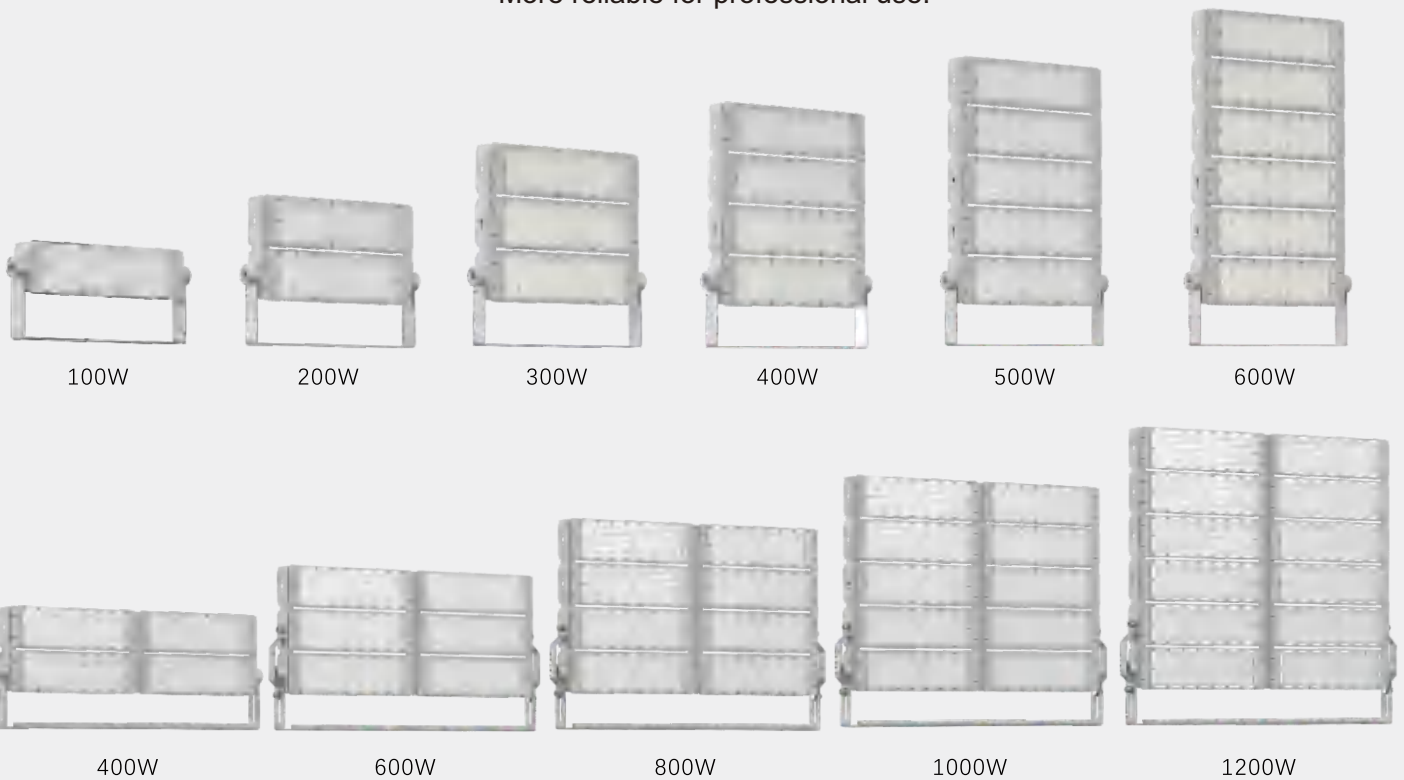

High-quality die-cast aluminum

Thickened high-quality die-cast aluminum, with high hardness and greater sturdiness.
More reliable for professional use.